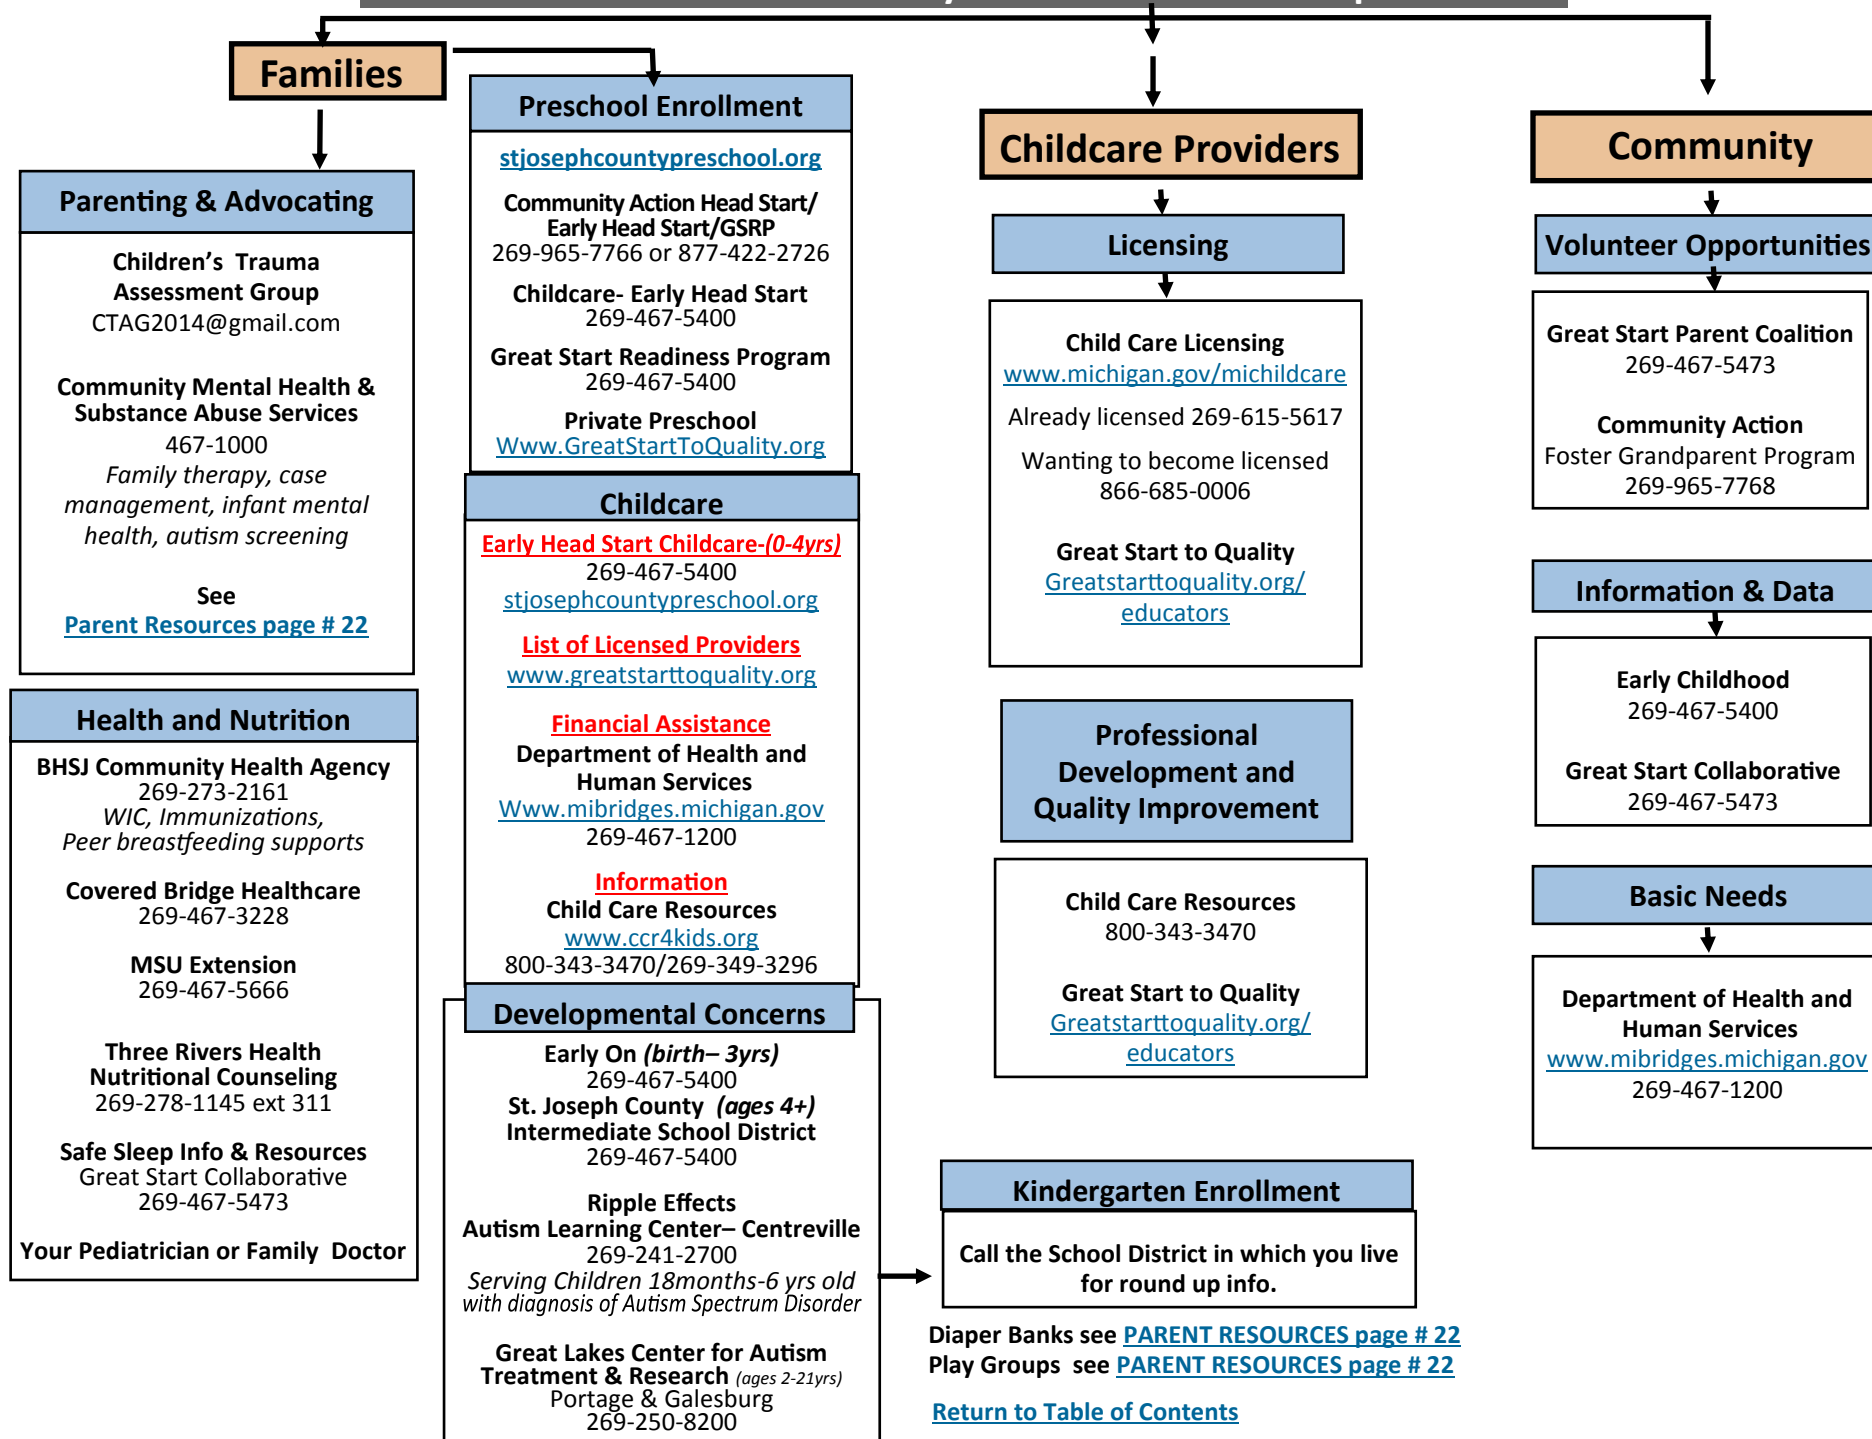

EARLY CHILDHOOD (birth—12 yrs.)

Great Start Collaborative & Early Childhood Work Group 467-5473

Visit sjchumanservices.com for complete & updated Resource Guide.

If you have suggested edits, additions, or deletions to this page, please contact stjosephcountyhsc@gmail.com